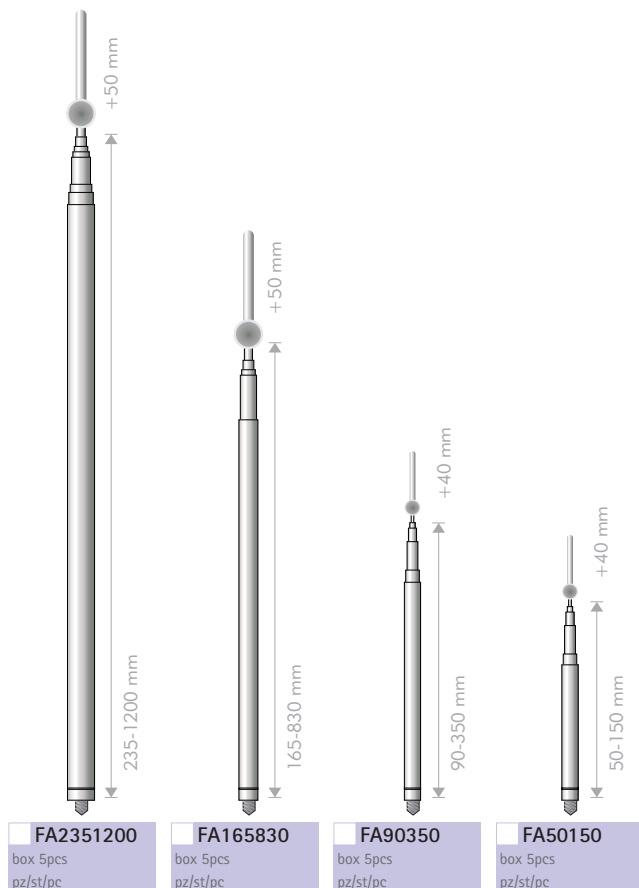

befestigung: paneelhalter für wand/decke/boden, schraubsystem. **materiale:** gold, silber oder chrom veredeltes messing. **plattenstärke:** max. 10mm. **wandabstand:** 5mm.

EN panel support for wall/ceiling/floor. mount with punto signs and panels but also shelves in any position and angle. punto can be mounted on wall, ceiling or floor. use punto for a lot of purposes: small shelves or wall racks, ceiling and wall mounted for partition or for your name plate on desk and counter.

mounting: panel support for wall/ceiling/floor, screw system. **materiale:** gold-, silver- or chrome-plated brass. **panel thickness:** max 10mm. **wall distance:** 5mm.

FISSO punto

n° articolo artikelnr. product nr.			
	Brass		5kg
			10
	chromo chrom chrome	1box	pz/st/pc
	FPT4020CM	10pcs	
	argento silber silver		
	FPT4020AR	10pcs	